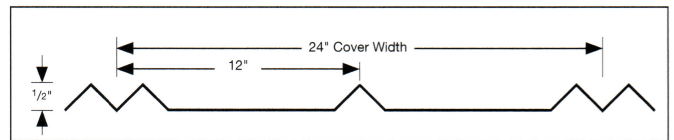

5-V CRIMP
 29 GA and 26 GA

TUFF-RIB®
 29 GA and 26 GA

R-PANEL
 26 GA

kloekner metals

PAINT BY valspar

WeatherXL™

The above colors are intended only as an approximation of actual colors. Exact color chips can be supplied if required. Other colors are available. Please inquire. Please note that secondary panels DO NOT necessarily match color chart.