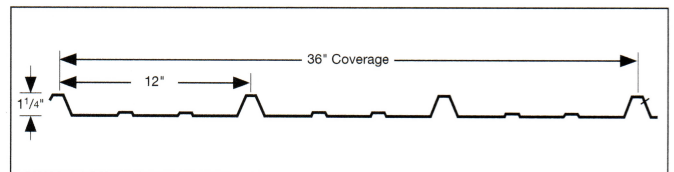

5-V CRIMP
 29 GA and 26 GA

TUFF-RIB®
 29 GA and 26 GA

R-PANEL
 26 GA

kloekner metals

PAINT BY valspar

WeatherXL™

The above colors are intended only as an approximation of actual colors. Exact color chips can be supplied if required. Other colors are available. Please inquire. Please note that secondary panels DO NOT necessarily match color chart.