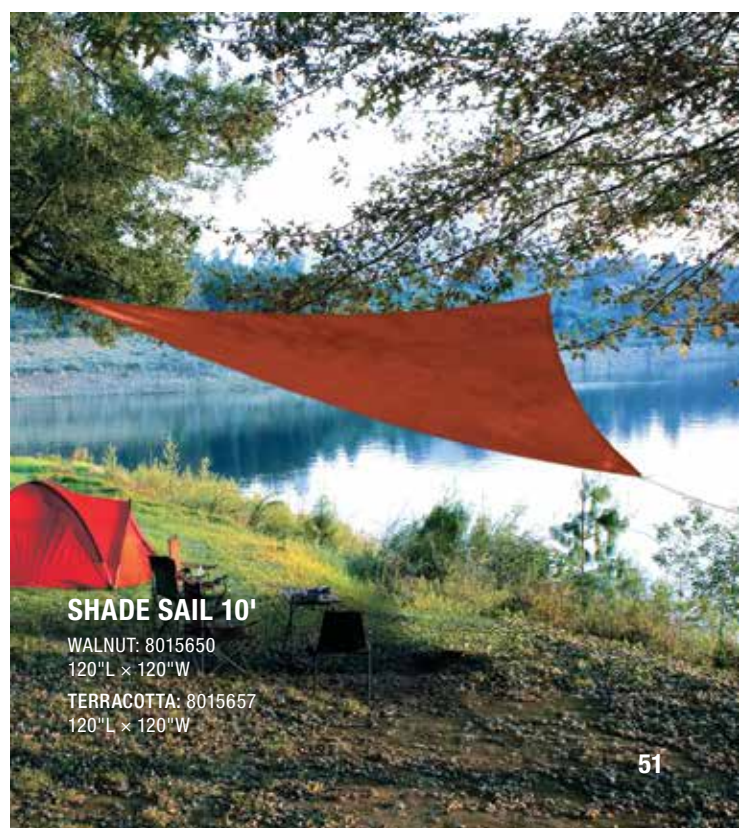

SHADE SAIL 10'

WALNUT: 8015650

120"L x 120"W

TERRACOTTA: 8015657

120"L x 120"W