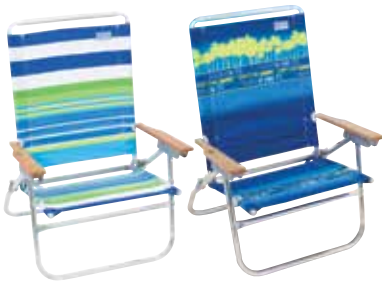

RIO SEATING

EASY IN/OUT BEACH CHAIR ASST
8442469
36"L x 25"W x 25"H